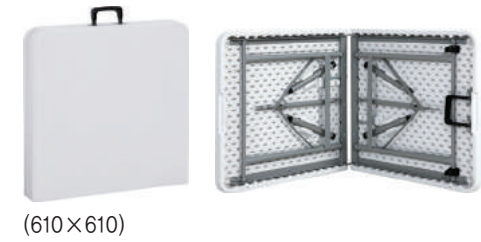

SGT-B10 (510340)
1800×450×470

SGT-B20 (510310)
860×860×740

SGT-B41 (510320) 상판접이식
1220×610×740

(610×610)

SGT-B30 (510180)
760×500×350~715

SGT-B50 (510400)
1530×760×740

SGT-B51 (510400) 상판접이식
1520×710×740

(760×710)