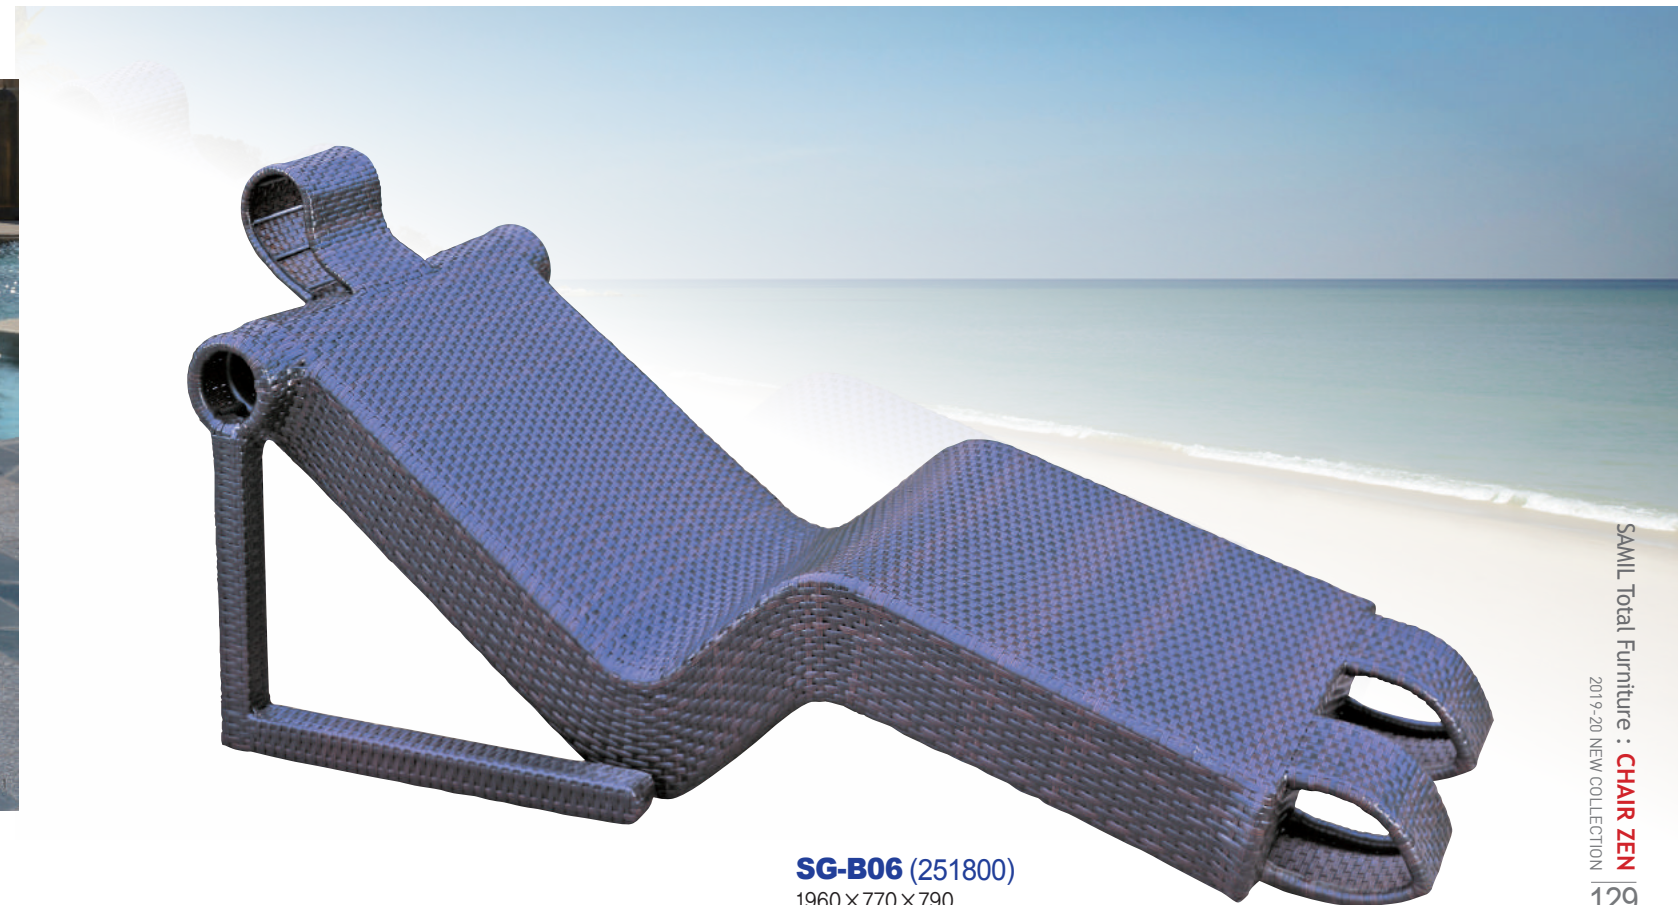

SG-B06 (251800)
1960×770×790